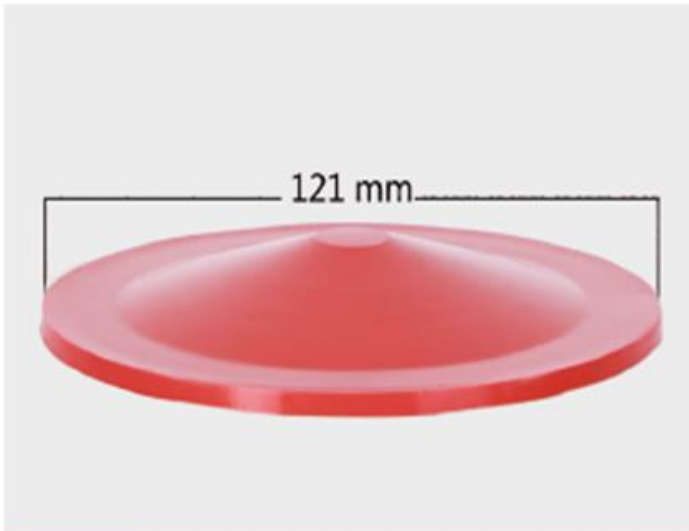

DD47/1

VAKUM TANK KAPAK(CONTASIZ)
VACUUM TANK LID(WITHOUT GASKET)